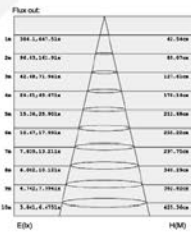

- Total Power Consumed (W) > 150 W + 12W
- Total light output (lm) > 595 lm
- Efficacy (lm/W) > 960 lm/W
- Correlated Colour Temperature (k) > 3000K/4000K
- Color Rendering Index (Ra) > 90
- Operating temperature range > -20 < Ta < +40
- Operating Voltage (Vac) > DC 48V
- Beam angle > 110°
- Installation > MAG series track
- IP Rating IP20
- Dimension (mm) > 400*34*70mm
- Warranty > 5 years

Power	8W
CCT	3000K/4000K/6000K
CRI	>85
Input Voltage	24V/48V
Beam Angle	120°
Color	Black/White

DV-PD-150

Power	8W
CCT	3000K/4000K/6000K
CRI	>85
Input Voltage	24V/48V
Beam Angle	Polarized 70°
Color	Black/White

DV-PD-3515

DV-PD-4502

Power	15W/2.2W
CCT	3000K/4000K/6000K
CRI	>85
Input Voltage	24V/48V
Beam Angle	25°/60°
Color	Black/Silver/Gold
Size (mm)	3515: Φ50×350mm 4503: Φ25×450mm

Photometric Diagram

MAX 360 SERIES