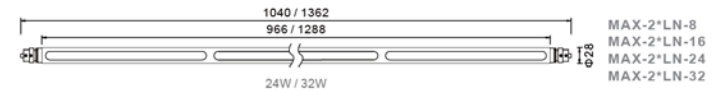

Model	MAX360-LN-8W/16W	MAX-LN-8W/16W	MAX-LN-24W/32W	MAX-LN-8W/16W	MAX-LN-24W/32W
Power	8W / 16W	8W / 16W	24W / 32W	8W / 16W	24W / 32W
Beam angle	360°	110°	110°	110°	110°