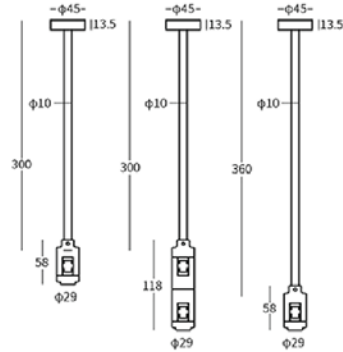

WALL LAMP/SURFACE

Set of accessories for Wall Lamp Application of Magnetic Rail

Set of accessories for Surface Application of Magnetic Rail

ACCESSORIES

ALL 24V TRACKS

Set of accessories for Pendant ① Application of Magnetic Rail

Set of accessories for Pendant ② Application of Magnetic Rail

Set of accessories for Pendant ③ Application of Magnetic Rail

Set of accessories for Pendant ④ Application of Magnetic Rail

TRACK 24V
Magnetic Straight Track Rail