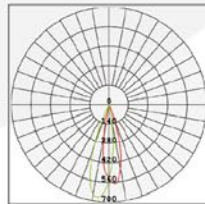

Power	8W
CCT	3000K/4000K/6000K
CRI	>85
Input Voltage	24V/48V
Beam Angle	120°
Color	Black/White

DV-PD-150

Power	8W
CCT	3000K/4000K/6000K
CRI	>85
Input Voltage	24V/48V
Beam Angle	Polarized 70°
Color	Black/White

DV-PD-3515

DV-PD-4502

Power	15W/2.2W
CCT	3000K/4000K/6000K
CRI	>85
Input Voltage	24V/48V
Beam Angle	25°/60°
Color	Black/Silver/Gold
Size (mm)	3515: Φ50×350mm 4503: Φ25×450mm

Photometric Diagram

MAX 360 SERIES