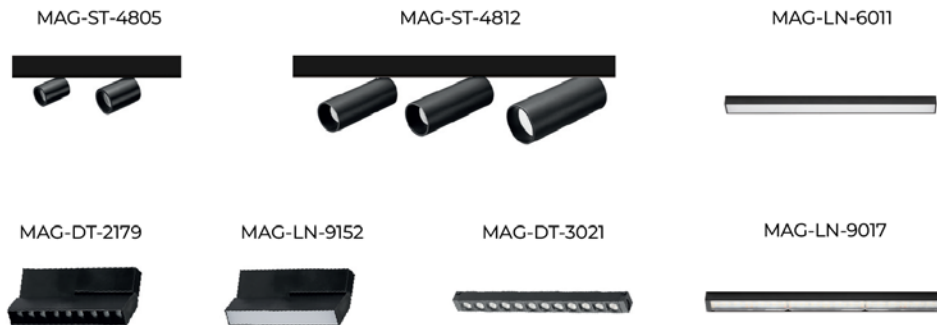

L175 | H14 | W14.8 (mm)

ACCESSORIES

MIKE SERIES

KEYLIGHT

SPAIN

LIGHTING PRODUCTS

DALI intelligent control is available, mobile phone-specific APP that can be used to adjust the brightness, color temperature and control specific light.

Track Connector Module

= 180°
= Connection module

L 90° N
IN 7 Connection module

T 90°
T Connection module

L 90° W
IN 7 Connection module

L 90°
L Connection module

Triac Dimmable | **TRIDONIC PHILIPS** Dimming Solution | **0-10V dimmable**