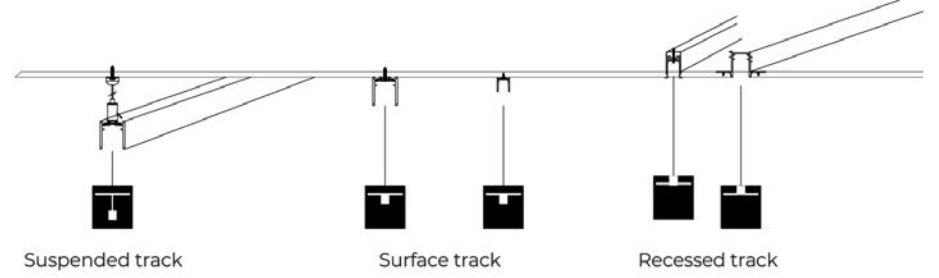

DAVID SERIES

KEYLIGHT

SPAIN

LIGHTING PRODUCTS

THE LV TRACK SYSTEM CAN BE MOVED AROUND AND ALSO COMBINED OR CHANGED

DV-LN-3430

DV-DT-34137

DV-SP-6220