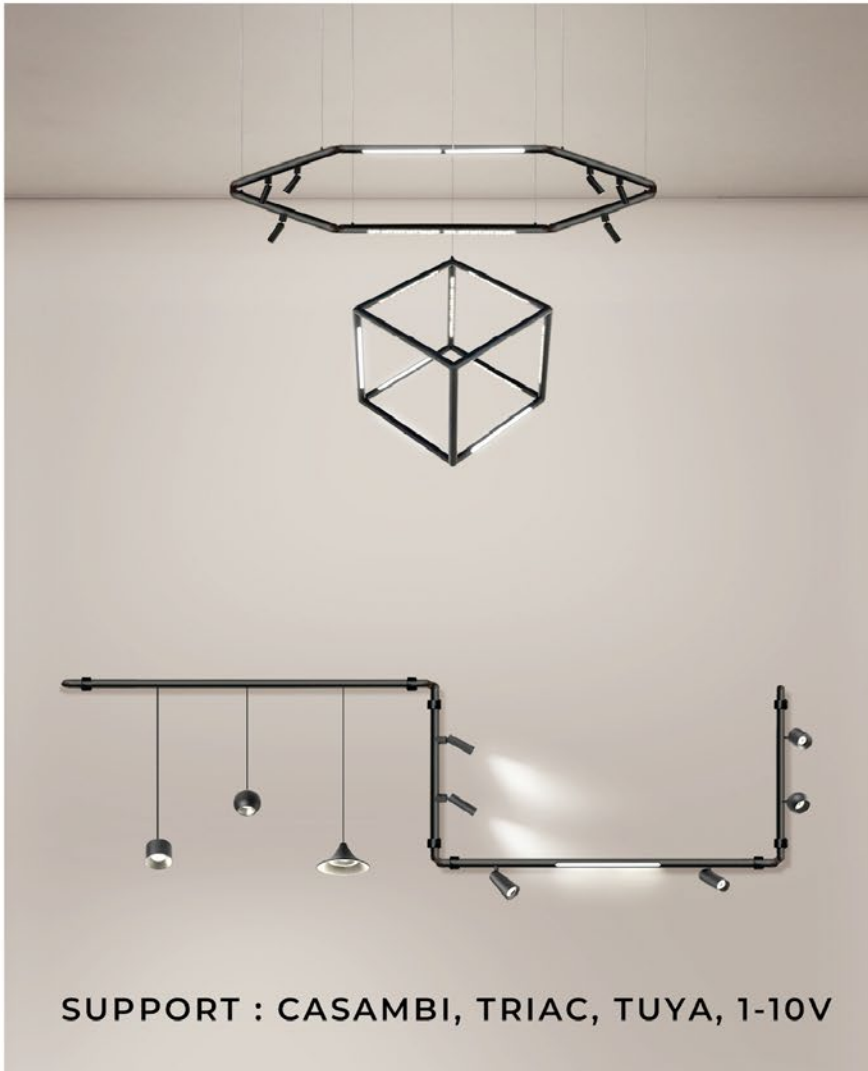

KEYLIGHT
SPAIN
LIGHTING PRODUCTS

Cylinder Track System

DC 48V

Connector Angle

MAX 360 SERIES

Spot light

Model	MAX-SP-3	MAX-SP-2*3	MAX-SP-10	MAX-SP-2*10	MAX-SP-20	MAX-SP-2*20
Power	3W	2*3W	10W	2*10W	20W	2*20W
Beam angle	15°/24°/36°	15°/24°/36°	15°/24°/36°	15°/24°/36°	15°/24°/36°	15°/24°/36°