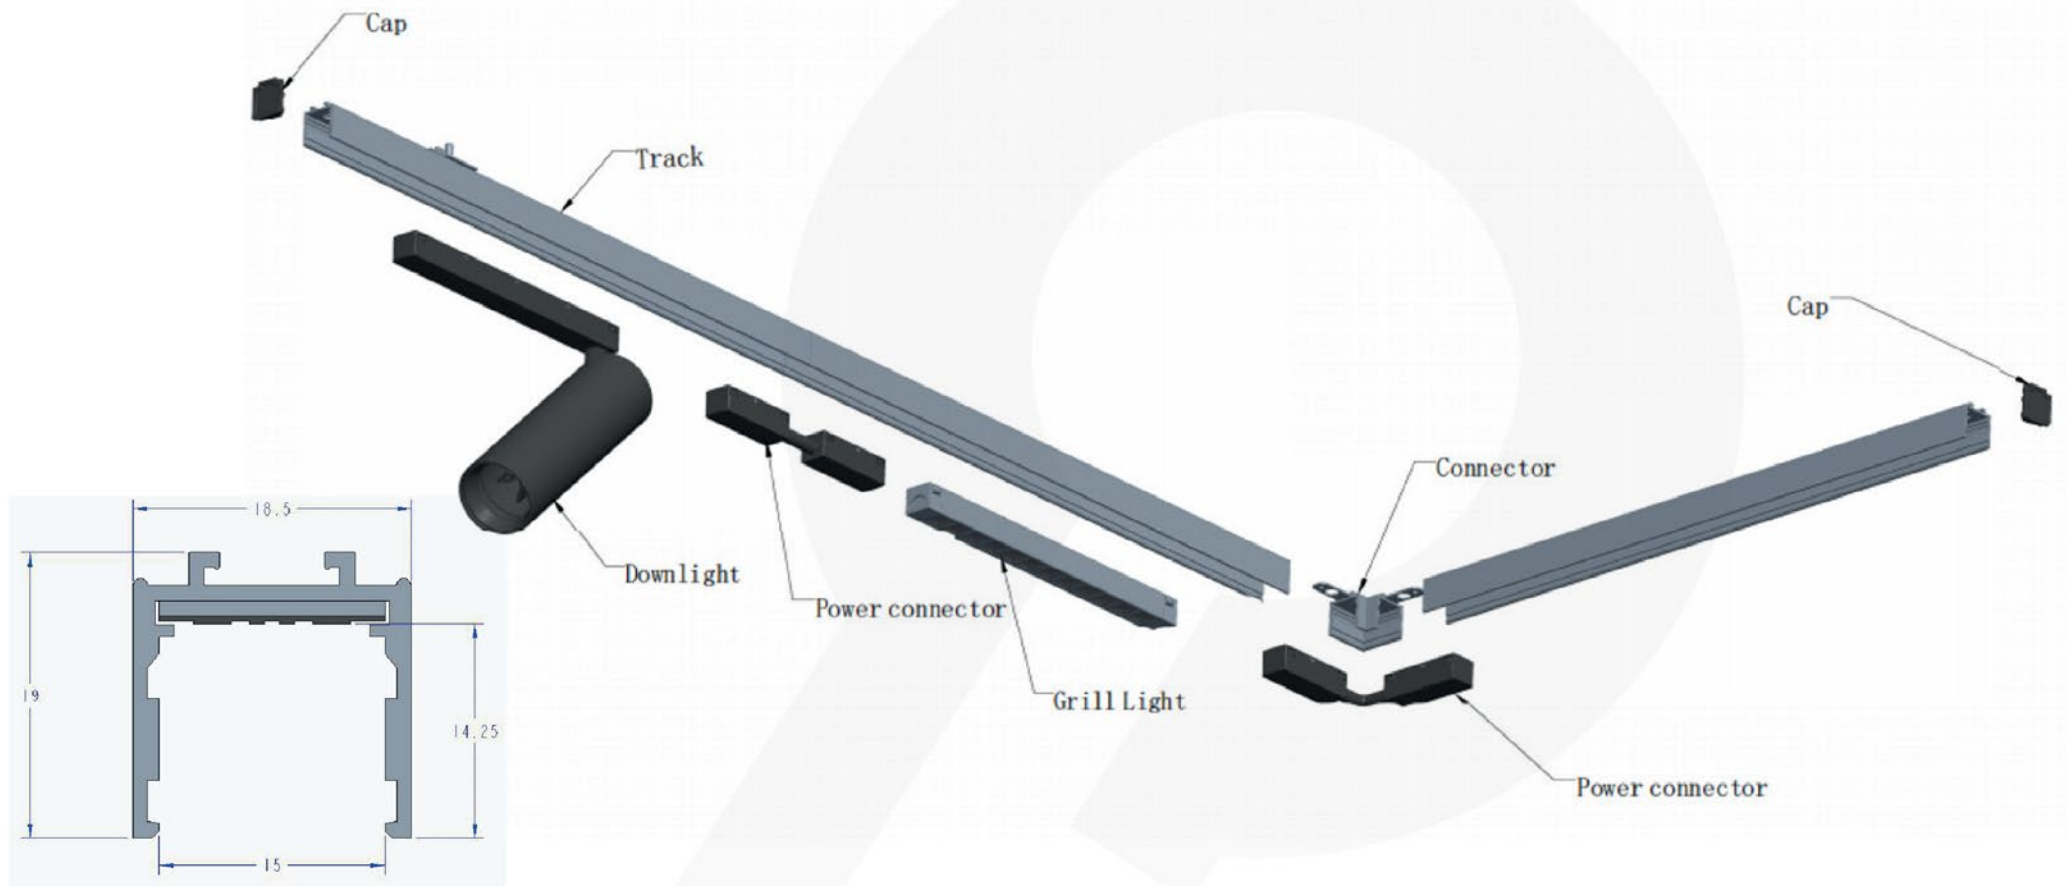

Features:

- 💡 Size looks smart and elegant
- 💡 Magnetic system can be freely combined and disassembled.
- 💡 Low voltage: safe and reliable for operation
- 💡 Customized intelligent control: Smartphone app to adjust the dimmer, color temperature, and/or control single light.
- 💡 Adjusting the quantity of lamps according to the distance of the track to meet the light effect requirements of the space.
- 💡 Beam angle can be adjusted according to customer's needs.
- 💡 The light installation structure can be recessed, surface-mounted or hanged to meet customer's diversified needs. It has a simple structure to easily install and replace.
- 💡 The magnetic track light is ideal for hotels, villas, supermarkets, offices, and commercial or residential spaces.
- 💡 Small power supply to be installed in the track. No external exposure for a clean look.

Freely combination:

Track: 1m length or 2m length (optional)

Lights: Pendant light + grill light + linear light
spotlight + fold light (optional)

Connector: right angel shape, external corner,
internal corner (optional)