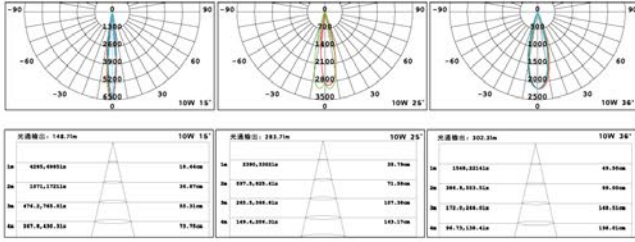

CCT 3000K/4000K/6000K
CRI >90
Input Voltage 24V/48V
Beam Angle 15°/25°/36°
Color Black/White
Size (mm) Φ 40 | L: 150 | H: 156

DV-SP-4010

CCT 3000K/4000K/6000K
CRI >90
Input Voltage 24V/48V
Beam Angle 15°/25°/35°/60°
Color Black/White
Size (mm) Φ 62 | L: 148 | H: 184

DV-SP-6220