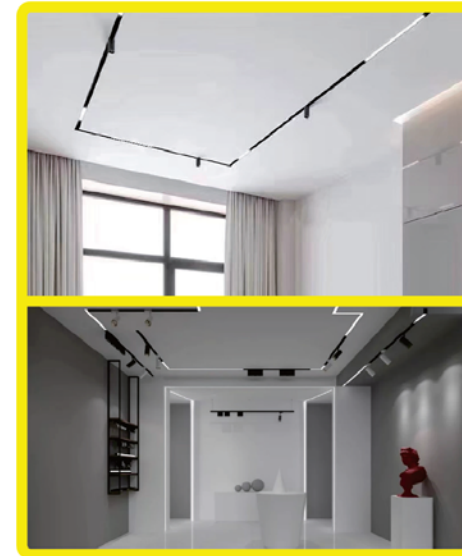

DALI intelligent control is available, mobile phone-specific APP that can be used to adjust the brightness, color temperature and control specific light.

Track Connector Module