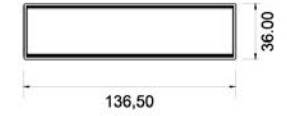

Power	15W
CCT	3000K/4000K/6000K
CRI	>85
Input Voltage	24V/48V
Beam Angle	12°/30°/45°
Color	Black/White
Size (mm)	36x160x135.5 mm

Power	15W
CCT	3000K/4000K/6000K
CRI	>85
Input Voltage	24V/48V
Beam Angle	110°
Color	Black/White
Size (mm)	36x160x135.5 mm