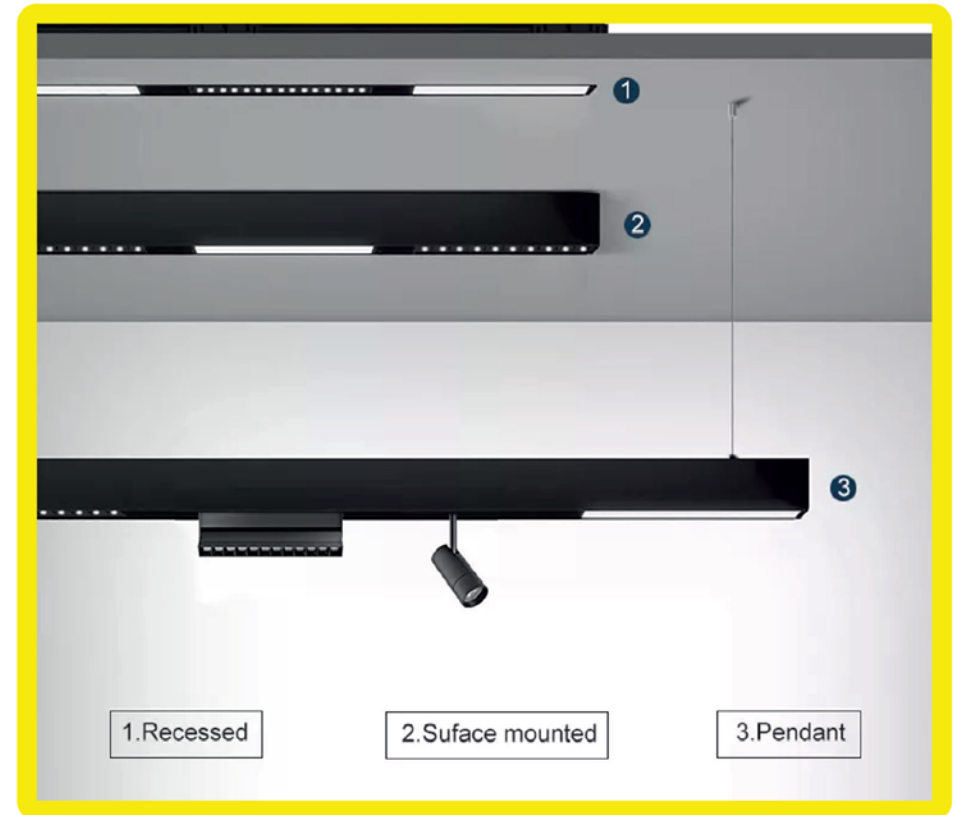

Freely combination:

Track: 1m length or 2m length (optional)

Lights: Pendant light + grill light + linear light
spotlight + fold light (optional)

Connector: right angel shape, external corner,
internal corner (optional)

Power connector: mini size

Color: black/white (optional)

Installation method:

Recessed

Surface-mounted

Pendant light

Application:

Hotel villas, supermarkets, shops, offices,
commercial and residential spaces.