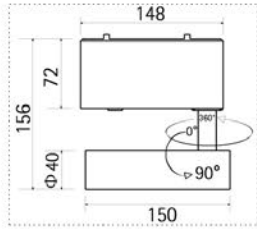

CCT 3000K/4000K/6000K
CRI >90
Input Voltage 24V/48V
Beam Angle 15°/25°/36°
Color Black/White
Size (mm) Φ 40 | L: 150 | H: 156

DV-SP-4010