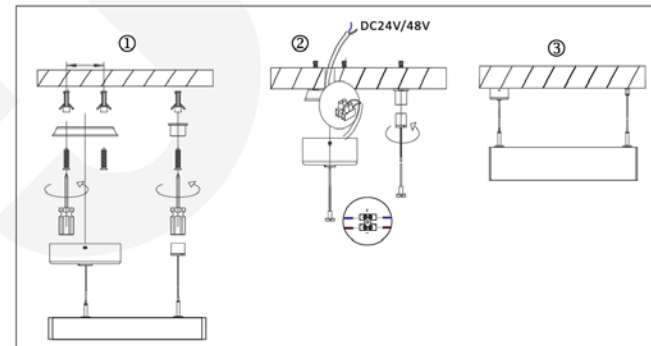

Track Connector Module

L 90°
L Connection module

L 90° N
IN 7 Connection module

= 180°
= Connection module

T 90° W
T Connection module

T 90°
T Connection module

DV-TRM-120100

Recessed track (trimless)
cut out (mm)
75x1002
75x1998

Recessed track (trimless)

DV-TRM-55100

Recessed track
cut out (mm)
47x1004
47x2004

Recessed track

DV-TR-40100

Pendant/Surface-mounted track

Pendant

DV-D-48150