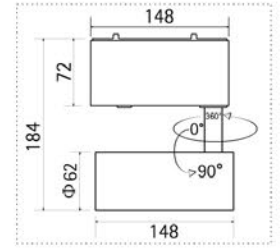

CCT 3000K/4000K/6000K
CRI >90
Input Voltage 24V/48V
Beam Angle 15°/25°/35°/60°
Color Black/White
Size (mm) Φ 62 | L: 148 | H: 184

DV-SP-6220