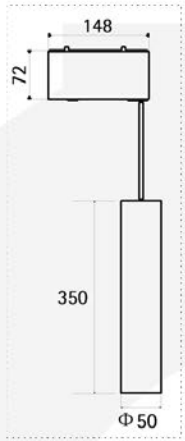

Beam Angle 12°/25°/36°

Color Black/White

Size (mm) Φ 75 | L: 158 | H: 205

DV-SP-7530

KEYLIGHT

SPAIN

LIGHTING PRODUCTS

DV-DT-3616

DV-LN-1355

Power	15W
CCT	3000K/4000K/6000K
CRI	>85
Input Voltage	24V/48V
Beam Angle	12°/30°/45°
Color	Black/White
Size (mm)	36x160x135.5 mm

Power	15W
CCT	3000K/4000K/6000K
CRI	>85
Input Voltage	24V/48V
Beam Angle	110°
Color	Black/White
Size (mm)	36x160x135.5 mm

DV-PD-3515

DV-PD-4502

Power	15W/2.2W
CCT	3000K/4000K/6000K
CRI	>85
Input Voltage	24V/48V
Beam Angle	25°/60°
Color	Black/Silver/Gold
Size (mm)	3515: Φ50×350mm 4503: Φ25×450mm

Photometric Diagram

MAX 360 SERIES

Pendant-detachable

Model	Power	Beam angle	Size
MAX-PN-B-5	5W	360°	Φ150mm
MAX-PN-S-8	8W	15°/24°/38°	Φ150*110mm
MAX-PN-S-18	18W	15°/24°/38°	Φ380*190mm
MAX-PN-L-2.2	2.2W	25°/60°	Φ35*H300mm
MAX-PN-L-15	15W	25°/60°	Φ50*H300mm
MAX-PN-O-10	10W	24°/36°	Φ80*70mm
MAX-PN-V-10	10W	10~55°	Φ100*85mm