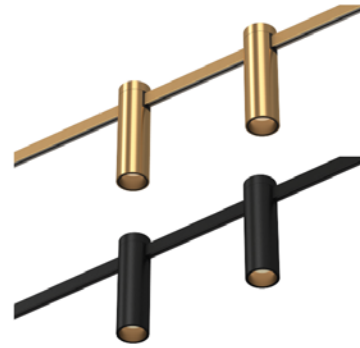

LED | | 24V | CE IP20 | CRI90

Model No.	LWQ-M31	Beam Angle	60 Degrees
Finish Color	Sandy Black / Glossy Gold	Installation	Magnetic Track Mounted
Input Power	5W	Warranty	3 Years
LED Light Source	COB (3000K/4000K)	Certification	CE,CCC

LED | | 24V | CE IP20 | CRI90

Model No.	LWQ-M33	Beam Angle	60 Degrees
Finish Color	Sandy Black / Glossy Gold	Installation	Magnetic Track Mounted
Input Power	5W	Warranty	3 Years
LED Light Source	COB (3000K/4000K)	Certification	CE,CCC