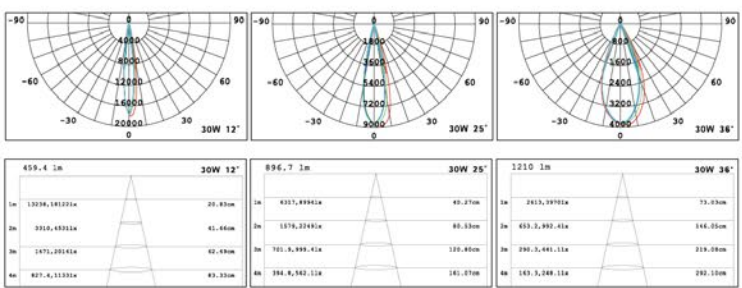

KEYLIGHT

SPAIN

LIGHTING PRODUCTS