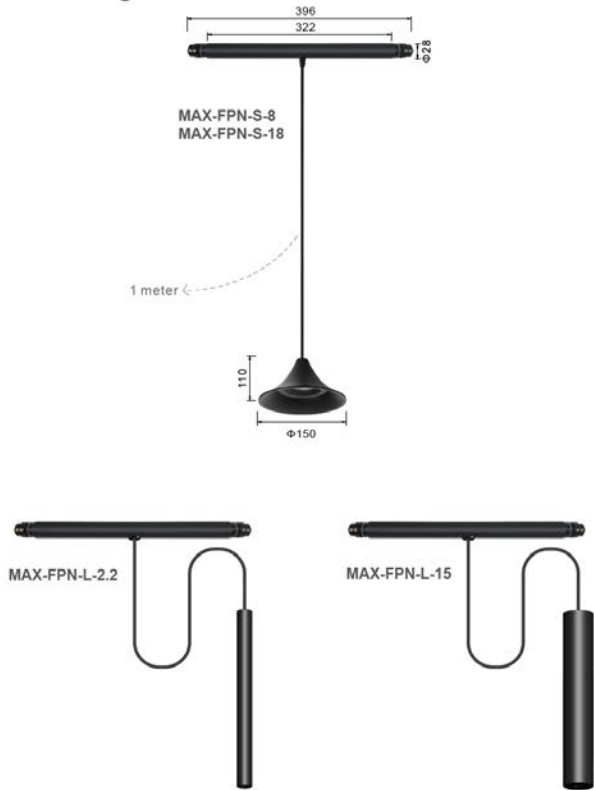

Pendant-integrated

Parameter

Parameter	Model	Power	Beam angle	Size
CRI: ≥90	MAX-FPN-S-8	8W	15°/24°/36°	Φ150*110mm
CCT: 3000K / 4000K	MAX-FPN-S-18	18W	60°	Φ380*190mm
Input: DC 48V	MAX-FPN-L-2.2	2.2W	24°	Φ35*L300mm
Color: ● ○	MAX-FPN-L-15	15W	15°/24°/36°	Φ60*L300mm