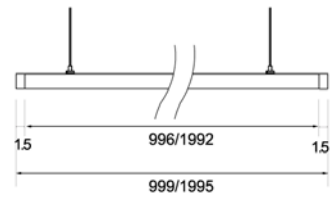

Pendant

Up & Down

MAG-TR-251000S

Surface-mounted track

MAG-PN-361000

Pendant

Recessed track (trimless)

Recessed track (trimless)