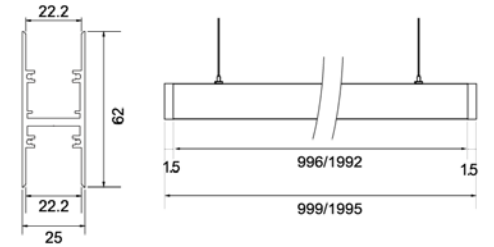

Pendant

Up & Down