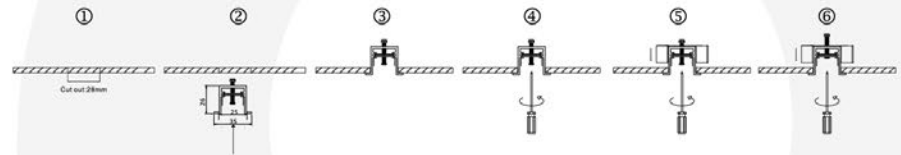

Pendant

Up & Down

MAG-TR-251000S

Surface-mounted track

MAG-PN-361000

Pendant

Recessed track (trimless)

Recessed track (trimless)