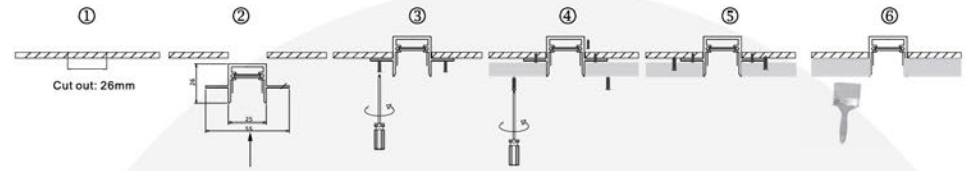

Pendant

Up & Down

MAG-TR-251000S

Surface-mounted track

MAG-PN-361000

Pendant

Recessed track (trimless)

Recessed track (trimless)