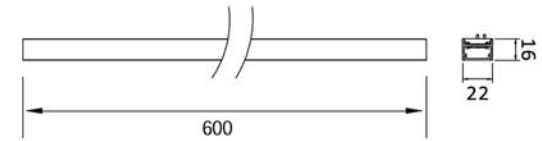

Total Power Consumed (W) > 150 W

Operating temperature range > -20 < Ta < +40

Operating Voltage (Vac) > DC 48V

Installation > MAG series track

IP Rating IP20

Dimension (mm) > 300*22*21mm

Warranty > 5 years

Power	5.5W/11W/16.5W
CCT	3000K/4000K/6000K
CRI	>85
Input Voltage	24V/48V
Beam Angle	100°
Color	Black/White
Size (mm)	5.5W: 22x16x300mm 11W: 22x16x600mm 16.5W: 22x16x900mm

Triac Dimmable | TRIDONIC PHILIPS EAGLE RISE Dimming Solution | 0-10V dimmable