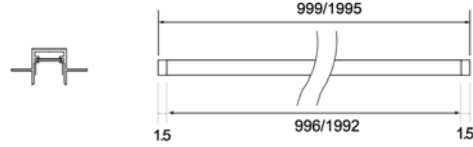

Recessed track (trimless)
cut out (mm)
28x1000
20x1996