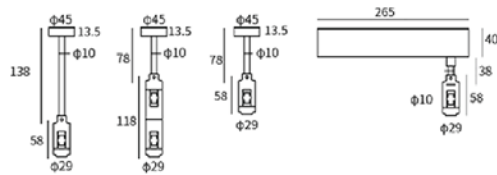

Set of accessories for Surface Application of Magnetic Rail