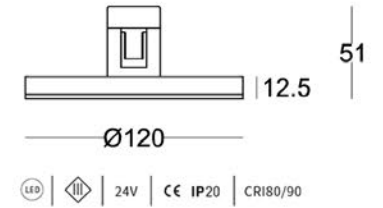

Model No.	LWQ-M53	Beam Angle	120 Degrees
Finish Color	Sandy Black / Glossy Gold	Installation	Magnetic Track Mounted
Input Power	7W	Warranty	3 Years
LED Light Source	Edison 2835 (3000K/4000K)	Certification	CE,CCC