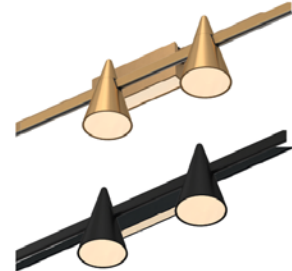

Model No.	LWQ-M41	Beam Angle	120 Degrees
Finish Color	Sandy Black / Glossy Gold	Installation	Magnetic Track Mounted
Input Power	3W	Warranty	3 Years
LED Light Source	Osram 2835 (3000K/4000K)	Certification	CE,CCC