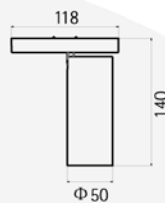

Power	7W/12W/15W/18/24W
CCT	3000K/4000K/6000K
CRI	>90
Input Voltage	24V/48V
Beam Angle	15°/24°/36°/60°
Color	Black/White