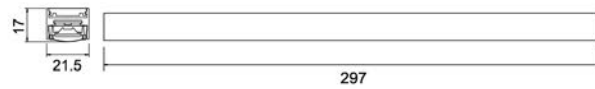

Power	7W
CCT	3000K/4000K/6000K
CRI	>85
Input Voltage	24V/48V
Beam Angle	LR25°/P18°/30°/90° LR40°/60°/110°/90x110°
Color	Black/White
Size (mm)	21.5x17x297mm