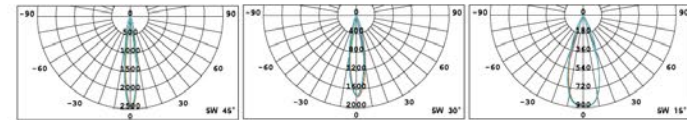

 Color Black/White

102 Slim SW 45°		128 Slim SW 30°		209 Slim SW 15°	
Ia	1482,1282lx	Ia	2167,1789lx	Ia	470,7,490,91lx
Ib	412,4,432,51lx	Ib	390,7,441,51lx	Ib	154,4,161,71lx
Ic	149,5,161,51lx	Ic	129,2,141,51lx	Ic	70,33,76,96lx
Id	109,2,119,51lx	Id	79,47,111,30lx	Id	39,51,51,49lx
	24,97m		34,76m		43,51m
	44,93m		73,51m		137,51m
	74,90m		112,47m		190,76m
	98,87m		147,93m		234,09m