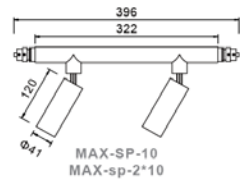

KEYLIGHT
SPAIN
LIGHTING PRODUCTS

Cylinder Track System

DC 48V

Connector Angle

MAX 360 SERIES

Spot light

Model	MAX-SP-3	MAX-SP-2*3	MAX-SP-10	MAX-SP-2*10	MAX-SP-20	MAX-SP-2*20
Power	3W	2*3W	10W	2*10W	20W	2*20W
Beam angle	15°/24°/36°	15°/24°/36°	15°/24°/36°	15°/24°/36°	15°/24°/36°	15°/24°/36°