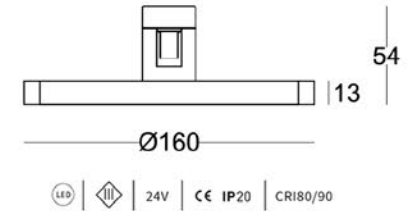

Model No.	LWQ-M55	Beam Angle	120 Degrees
Finish Color	Sandy Black / Glossy Gold	Installation	Magnetic Track Mounted
Input Power	9W	Warranty	3 Years
LED Light Source	Edison 2835 (3000K/4000K)	Certification	CE,CCC