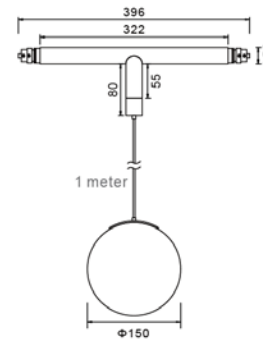

Beam Angle 12°/25°/36°

Color Black/White

Size (mm) Φ 75 | L: 158 | H: 205

DV-SP-7530

KEYLIGHT

SPAIN

LIGHTING PRODUCTS

DV-DT-3616

DV-PD-3515

DV-PD-4502

Power	15W/2.2W
CCT	3000K/4000K/6000K
CRI	>85
Input Voltage	24V/48V
Beam Angle	25°/60°
Color	Black/Silver/Gold
Size (mm)	3515: Φ50×350mm 4503: Φ25×450mm

Photometric Diagram

MAX 360 SERIES

Flood light

Model	MAX360-LN-8W/16W	MAX-LN-8W/16W	MAX-LN-24W/32W	MAX-LN-8W/16W	MAX-LN-24W/32W
Power	8W / 16W	8W / 16W	24W / 32W	8W / 16W	24W / 32W
Beam angle	360°	110°	110°	110°	110°

Grille light

Model	MAX-DT-8	MAX-DT-16	MAX-DT-24	MAX-DT-32	
Power	8W /16W	8W /16W	24W / 32W	24W / 32W	/
Beam angle	24°	24°	24°	24°	/

Pendant-detachable

Model	Power	Beam angle	Size
MAX-PN-B-5	5W	360°	Φ150mm
MAX-PN-S-8	8W	15°/24°/38°	Φ150*110mm
MAX-PN-S-18	18W	15°/24°/38°	Φ380*190mm
MAX-PN-L-2.2	2.2W	25°/60°	Φ35*H300mm
MAX-PN-L-15	15W	25°/60°	Φ50*H300mm
MAX-PN-O-10	10W	24°/36°	Φ80*70mm
MAX-PN-V-10	10W	10~55°	Φ100*85mm