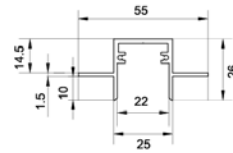

MAG-TRM-551000