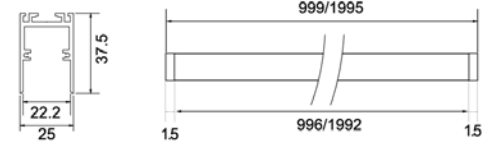

MAG-TRM-551000

Recessed track (trimless)
cut out (mm)
28x1000
20x1996

MAG-TR-371000

Surface-mounted track

MAG-TRM-351000

Recessed track

cut out (mm)
28x1002
28x2000

MAG-PN-621000