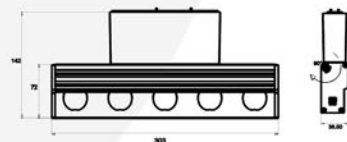

Power	8W
CCT	3000K/4000K/6000K
CRI	>85
Input Voltage	24V/48V
Beam Angle	Polarized 70°
Color	Black/White