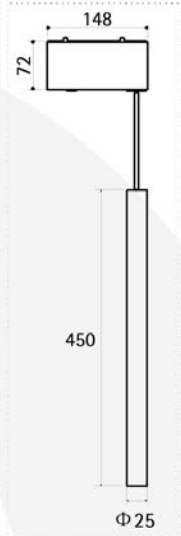

Beam Angle 12°/25°/36°

Color Black/White

Size (mm) Φ 75 | L: 158 | H: 205

DV-SP-7530

KEYLIGHT

SPAIN

LIGHTING PRODUCTS

DV-DT-3616

DV-LN-1355

Power	15W
CCT	3000K/4000K/6000K
CRI	>85
Input Voltage	24V/48V
Beam Angle	12°/30°/45°
Color	Black/White
Size (mm)	36x160x135.5 mm

Power	15W
CCT	3000K/4000K/6000K
CRI	>85
Input Voltage	24V/48V
Beam Angle	110°
Color	Black/White
Size (mm)	36x160x135.5 mm

DV-PD-3515

DV-PD-4502

Power	15W/2.2W
CCT	3000K/4000K/6000K
CRI	>85
Input Voltage	24V/48V
Beam Angle	25°/60°
Color	Black/Silver/Gold
Size (mm)	3515: Φ50×350mm 4503: Φ25×450mm

Photometric Diagram

MAX 360 SERIES

Pendant-detachable

Model	Power	Beam angle	Size
MAX-PN-B-5	5W	360°	Φ150mm
MAX-PN-S-8	8W	15°/24°/38°	Φ150*110mm
MAX-PN-S-18	18W	15°/24°/38°	Φ380*190mm
MAX-PN-L-2.2	2.2W	25°/60°	Φ35*H300mm
MAX-PN-L-15	15W	25°/60°	Φ50*H300mm
MAX-PN-O-10	10W	24°/36°	Φ80*70mm
MAX-PN-V-10	10W	10~55°	Φ100*85mm