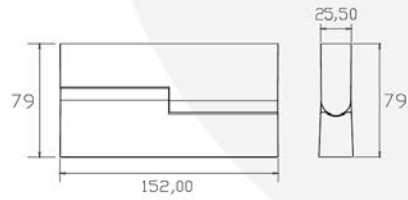

Power	6W
CCT	3000K/4000K/6000K
CRI	>85
Input Voltage	24V/48V
Beam Angle	110°
Color	Black/White
Size (mm)	25.5x79x152mm