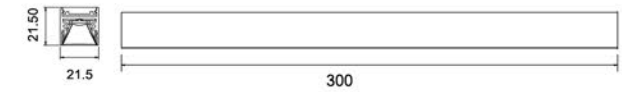

MAG-LN-2921

Power	7W
CCT	3000K/4000K/6000K
CRI	>85
Input Voltage	24V/48V
Beam Angle	LR25°/P18°/30°/90° LR40°/60°/110°/90x110°
Color	Black/White
Size (mm)	21.5x17x297mm

MAG-DT-3021

Power	7W
CCT	3000K/4000K/6000K
CRI	>85
Input Voltage	24V/48V
Beam Angle	25°/30°/60°
Color	Black/White
Size (mm)	21.5x21.5x300mm