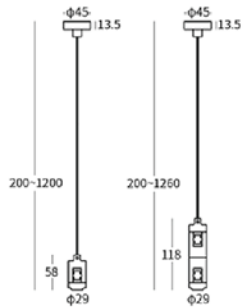

WALL LAMP/SURFACE

Set of accessories for Wall Lamp Application of Magnetic Rail

Set of accessories for Surface Application of Magnetic Rail

ACCESSORIES

ALL 24V TRACKS

Set of accessories for Pendant ① Application of Magnetic Rail