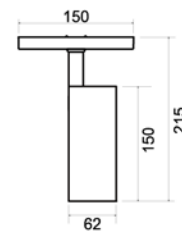

Dimension (mm) > 300*22*21mm

Warranty > 5 years

MAG-LN-3005

MAG-LN-6011

MAG-LN-9017

Power	5.5W/11W/16.5W
CCT	3000K/4000K/6000K
CRI	>85
Input Voltage	24V/48V
Beam Angle	100°
Color	Black/White
Size (mm)	5.5W: 22x16x300mm 11W: 22x16x600mm 16.5W: 22x16x900mm

Photometric Diagram

MAG-SP-4807

MAG-SP-4812

MAG-SP-4815

MAG-SP-4818

MAG-SP-4824

Power	7W/12W/15W/18/24W
CCT	3000K/4000K/6000K
CRI	>90
Input Voltage	24V/48V
Beam Angle	15°/24°/36°/60°
Color	Black/White

MAG-LN-9152

MIKE SERIES

MAG-DT-2179

Power	6W
CCT	3000K/4000K/6000K
CRI	>85
Input Voltage	24V/48V
Beam Angle	110°
Color	Black/White
Size (mm)	25.5x79x152mm

Power	6W
CCT	3000K/4000K/6000K
CRI	>85
Input Voltage	24V/48V
Beam Angle	25°/30°/60°
Color	Black/White
Size (mm)	25.5x79x152mm