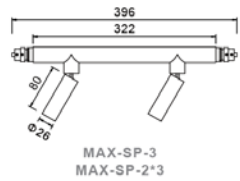

KEYLIGHT
SPAIN
LIGHTING PRODUCTS

Cylinder Track System

DC 48V

Connector Angle

MAX 360 SERIES

Spot light

Model	MAX-SP-3	MAX-SP-2*3	MAX-SP-10	MAX-SP-2*10	MAX-SP-20	MAX-SP-2*20
Power	3W	2*3W	10W	2*10W	20W	2*20W
Beam angle	15°/24°/36°	15°/24°/36°	15°/24°/36°	15°/24°/36°	15°/24°/36°	15°/24°/36°