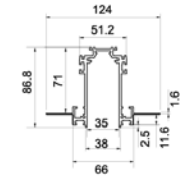

MAGNETIC
LIGHTS

LISA SERIES

KEYLIGHT

SPAIN

LIGHTING PRODUCTS

TRACK STRUCTURE

Inner wide size: 15 mm

Height: 14.25 mm

Track Connector Module

L 90°
L Connection module

L 90° N
IN 7 Connection module

= 180°
= Connection module

T 90° W
T Connection module

T 90°
T Connection module

DV-TRM-120100

Recessed track (trimless)
cut out (mm)
75x1002
75x1998