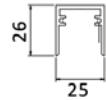

Surface-mounted track