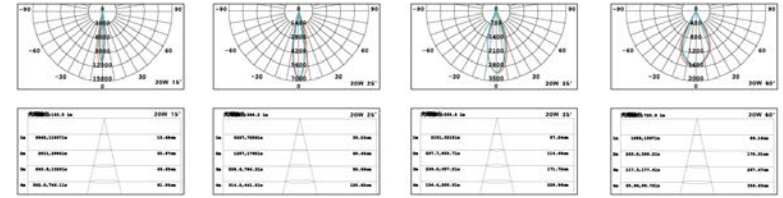

CCT 3000K/4000K/6000K
CRI >90
Input Voltage 24V/48V
Beam Angle 15°/25°/36°
Color Black/White
Size (mm) Φ 40 | L: 150 | H: 156

DV-SP-4010

CCT 3000K/4000K/6000K
CRI >90
Input Voltage 24V/48V
Beam Angle 15°/25°/35°/60°
Color Black/White
Size (mm) Φ 62 | L: 148 | H: 184

DV-SP-6220