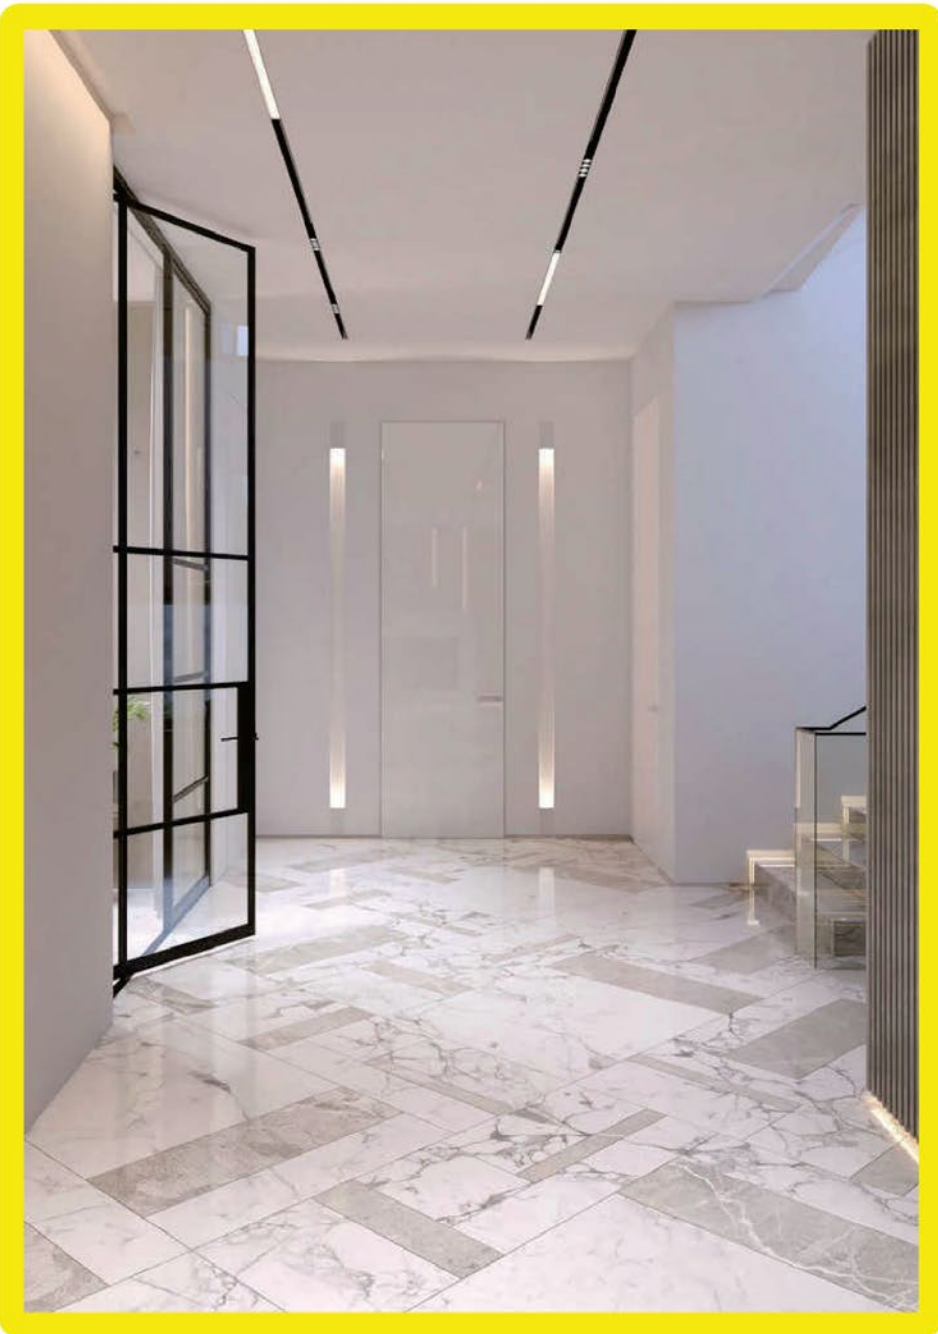

DV-DT-34137

DV-DT-34270

DV-DT-3440

CCT 3000K/4000K/6000K
.....
CRI >85
.....
Input Voltage 24V/48V
.....
Beam Angle 15°/30°/45°
.....
Color Black/White