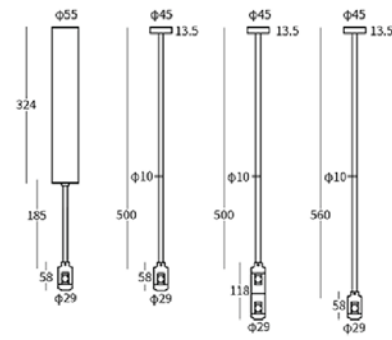

WALL LAMP/SURFACE

Set of accessories for Wall Lamp Application of Magnetic Rail

Set of accessories for Surface Application of Magnetic Rail

ACCESSORIES

ALL 24V TRACKS

Set of accessories for Pendant ① Application of Magnetic Rail

Set of accessories for Pendant ② Application of Magnetic Rail

Set of accessories for Pendant ③ Application of Magnetic Rail

Set of accessories for Pendant ④ Application of Magnetic Rail

TRACK 24V
Magnetic Straight Track Rail