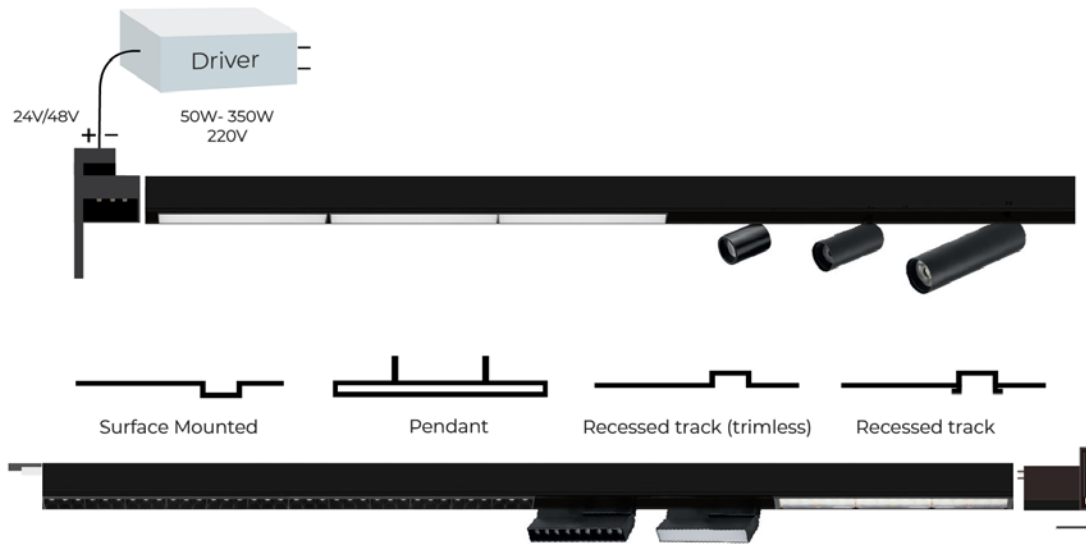

DALI intelligent control is available, mobile phone-specific APP that can be used to adjust the brightness, color temperature and control specific light.

Track Connector Module