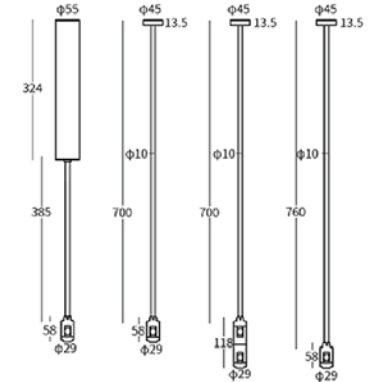

WALL LAMP/SURFACE

Set of accessories for Wall Lamp Application of Magnetic Rail

Set of accessories for Surface Application of Magnetic Rail

ACCESSORIES

ALL 24V TRACKS

Set of accessories for Pendant ① Application of Magnetic Rail

Set of accessories for Pendant ② Application of Magnetic Rail

Set of accessories for Pendant ③ Application of Magnetic Rail

Set of accessories for Pendant ④ Application of Magnetic Rail

TRACK 24V
Magnetic Straight Track Rail