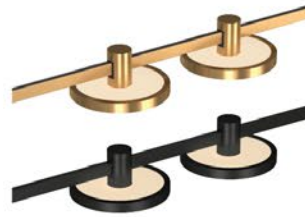

Model No.	LWQ-M53	Beam Angle	120 Degrees
Finish Color	Sandy Black / Glossy Gold	Installation	Magnetic Track Mounted
Input Power	7W	Warranty	3 Years
LED Light Source	Edison 2835 (3000K/4000K)	Certification	CE,CCC