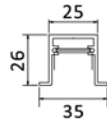

MAG-TRM-551000

Recessed track (trimless)
cut out (mm)
28x1000
20x1996

MAG-TR-371000

Surface-mounted track

MAG-TRM-351000

Recessed track

cut out (mm)
28x1002
28x2000

MAG-PN-621000