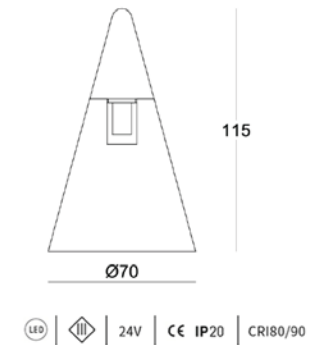

Model No.	LWQ-M41	Beam Angle	120 Degrees
Finish Color	Sandy Black / Glossy Gold	Installation	Magnetic Track Mounted
Input Power	3W	Warranty	3 Years
LED Light Source	Osram 2835 (3000K/4000K)	Certification	CE,CCC