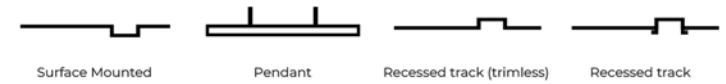

DAVID SERIES

KEYLIGHT

SPAIN

LIGHTING PRODUCTS

THE LV TRACK SYSTEM CAN BE MOVED AROUND AND ALSO COMBINED OR CHANGED

DV-LN-3430

DV-DT-34137

DV-SP-6220