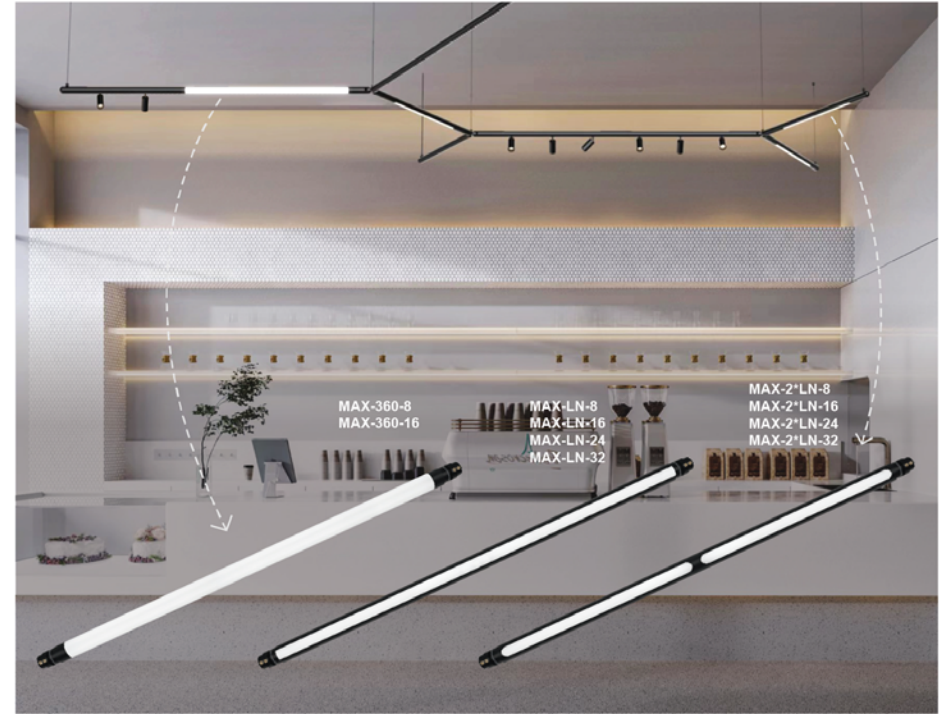

KEYLIGHT
SPAIN
LIGHTING PRODUCTS

Cylinder Track System

DC 48V

Connector Angle

MAX 360 SERIES

Spot light

Model	MAX-SP-3	MAX-SP-2*3	MAX-SP-10	MAX-SP-2*10	MAX-SP-20	MAX-SP-2*20
Power	3W	2*3W	10W	2*10W	20W	2*20W
Beam angle	15°/24°/36°	15°/24°/36°	15°/24°/36°	15°/24°/36°	15°/24°/36°	15°/24°/36°

Flood light

Model	MAX360-LN-8W/16W	MAX-LN-8W/16W	MAX-LN-24W/32W	MAX-LN-8W/16W	MAX-LN-24W/32W
Power	8W / 16W	8W / 16W	24W / 32W	8W / 16W	24W / 32W
Beam angle	360°	110°	110°	110°	110°

Grille light

Model	MAX-DT-8	MAX-DT-16	MAX-DT-24	MAX-DT-32	
Power	8W /16W	8W /16W	24W / 32W	24W / 32W	/
Beam angle	24°	24°	24°	24°	/