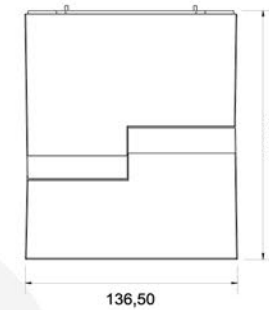

Power	15W
CCT	3000K/4000K/6000K
CRI	>85
Input Voltage	24V/48V
Beam Angle	12°/30°/45°
Color	Black/White
Size (mm)	36x160x135.5 mm

Power	15W
CCT	3000K/4000K/6000K
CRI	>85
Input Voltage	24V/48V
Beam Angle	110°
Color	Black/White
Size (mm)	36x160x135.5 mm