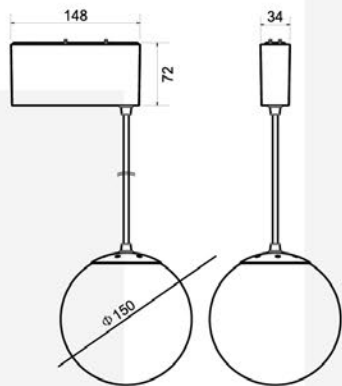

Beam Angle 12°/25°/36°

Color Black/White

Size (mm) Φ 75 | L: 158 | H: 205

DV-SP-7530

KEYLIGHT

SPAIN

LIGHTING PRODUCTS

DV-DT-3616

DV-LN-1355

Power	15W
CCT	3000K/4000K/6000K
CRI	>85
Input Voltage	24V/48V
Beam Angle	12°/30°/45°
Color	Black/White
Size (mm)	36x160x135.5 mm

Power	15W
CCT	3000K/4000K/6000K
CRI	>85
Input Voltage	24V/48V
Beam Angle	110°
Color	Black/White
Size (mm)	36x160x135.5 mm