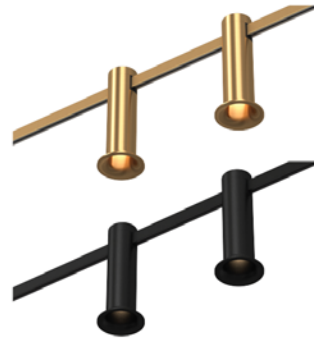

LED | | 24V | CE IP20 | CRI90

Model No.	LWQ-M31	Beam Angle	60 Degrees
Finish Color	Sandy Black / Glossy Gold	Installation	Magnetic Track Mounted
Input Power	5W	Warranty	3 Years
LED Light Source	COB (3000K/4000K)	Certification	CE,CCC