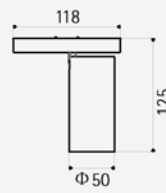

Power	7W/12W/15W/18/24W
CCT	3000K/4000K/6000K
CRI	>90
Input Voltage	24V/48V
Beam Angle	15°/24°/36°/60°
Color	Black/White