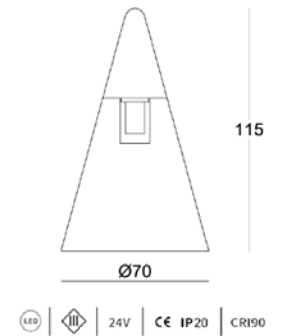

Model No.	LWQ-M39	Beam Angle	60 Degrees
Finish Color	Sandy Black / Glossy Gold	Installation	Magnetic Track Mounted
Input Power	5W	Warranty	3 Years
LED Light Source	COB (3000K/4000K)	Certification	CE,CCC