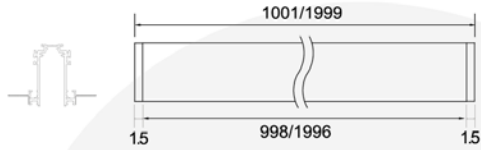

Track Connector Module

L 90°
L Connection module

L 90° N
IN 7 Connection module

= 180°
= Connection module

T 90° W
T Connection module

T 90°
T Connection module

DV-TRM-120100

Recessed track (trimless)
cut out (mm)
75x1002
75x1998