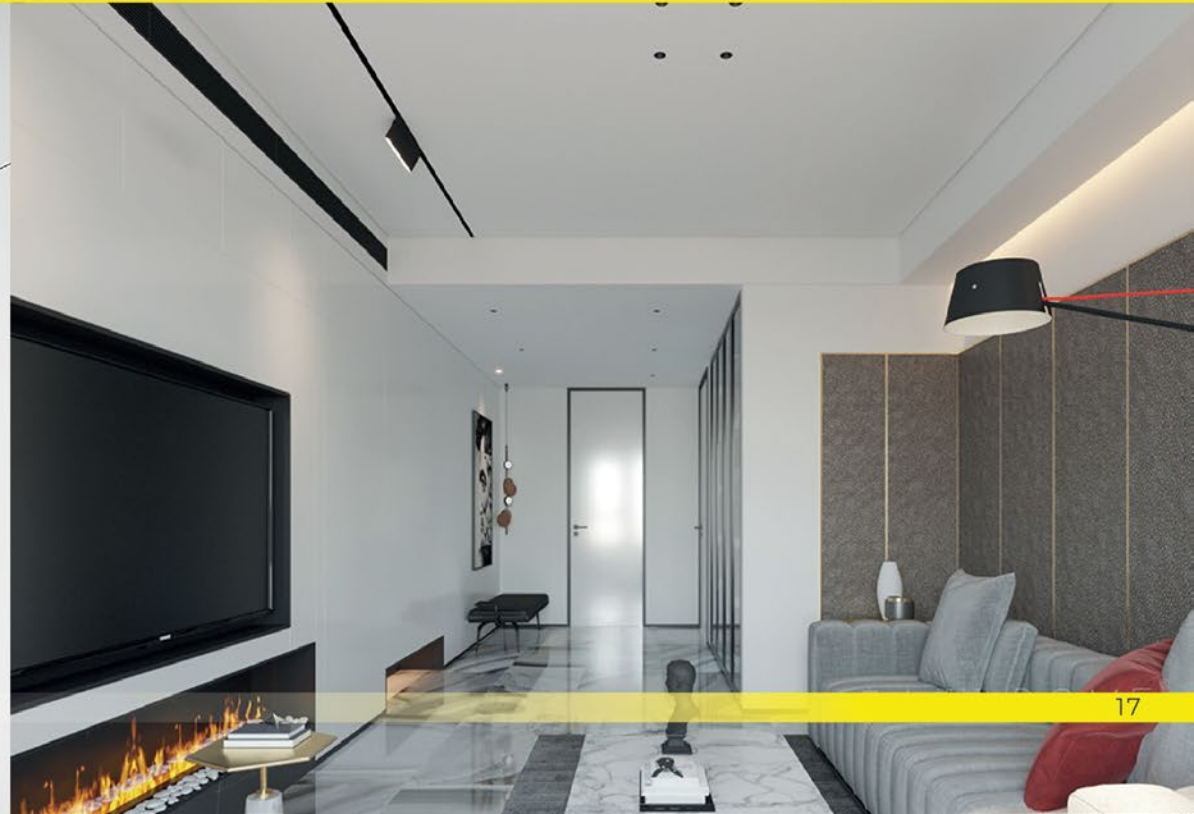

Power	6W
CCT	3000K/4000K/6000K
CRI	>85
Input Voltage	24V/48V
Beam Angle	25°/30°/60°
Color	Black/White
Size (mm)	25.5x79x152mm