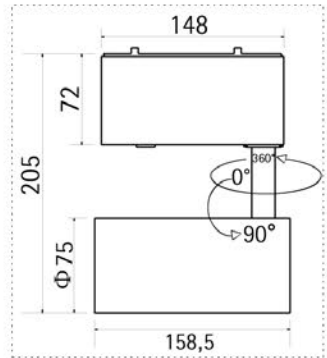

MAGNETIC
LIGHTS

LISA SERIES

KEYLIGHT

SPAIN

LIGHTING PRODUCTS

TRACK STRUCTURE

Inner wide size: 15 mm

Height: 14.25 mm

- Total Power Consumed (W) > 150 W + 12W
- Total light output (lm) > 595 lm
- Efficacy (lm/W) > 960 lm/W
- Correlated Colour Temperature (k) > 3000K/4000K
- Color Rendering Index (Ra) > 90
- Operating temperature range > -20 < Ta < +40
- Operating Voltage (Vac) > DC 48V
- Beam angle > 110°
- Installation > MAG series track
- IP Rating IP20
- Dimension (mm) > 400*34*70mm
- Warranty > 5 years

Beam Angle 12°/25°/36°

Color Black/White

Size (mm) Φ 75 | L: 158 | H: 205

DV-SP-7530

KEYLIGHT

SPAIN

LIGHTING PRODUCTS

DV-DT-3616