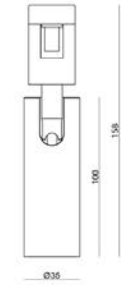

LED | 24V | CE IP20 | CRI90

Model No.	LWQ-M35	Beam Angle	60 Degrees
Finish Color	Sandy Black / Glossy Gold	Installation	Magnetic Track Mounted
Input Power	5W	Warranty	3 Years
LED Light Source	COB (3000K/4000K)	Certification	CE,CCC