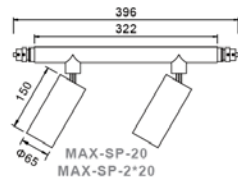

KEYLIGHT
SPAIN
LIGHTING PRODUCTS

Cylinder Track System

DC 48V

Connector Angle

MAX 360 SERIES

Spot light

Model	MAX-SP-3	MAX-SP-2*3	MAX-SP-10	MAX-SP-2*10	MAX-SP-20	MAX-SP-2*20
Power	3W	2*3W	10W	2*10W	20W	2*20W
Beam angle	15°/24°/36°	15°/24°/36°	15°/24°/36°	15°/24°/36°	15°/24°/36°	15°/24°/36°