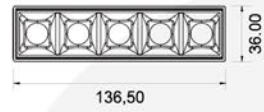

Beam Angle 12°/25°/36°

Color Black/White

Size (mm) Φ 75 | L: 158 | H: 205

DV-SP-7530

KEYLIGHT

SPAIN

LIGHTING PRODUCTS

DV-DT-3616