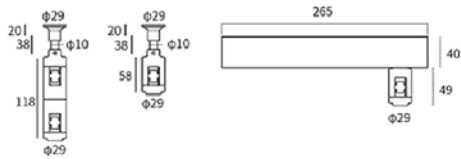

WALL LAMP/SURFACE

Set of accessories for Wall Lamp Application of Magnetic Rail