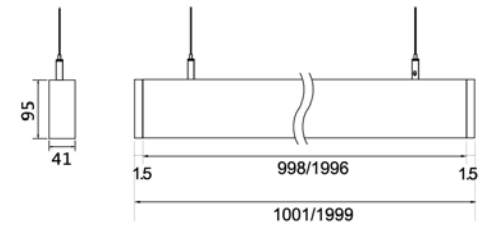

Pendant/Surface-mounted track