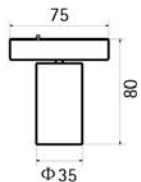

MAG-ST-54805

CCT	3000K/4000K/6000K
CRI	>90
Input Voltage	24V/48V
Beam Angle	20°/30°/40°/50°/60°
Color	Black/White
Size (mm)	3W: Φ35x68x75mm 5W: Φ35x80x75mm