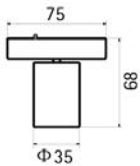

MAG-ST-4803

CCT	3000K/4000K/6000K
CRI	>90
Input Voltage	24V/48V
Beam Angle	20°/30°/40°/50°/60°
Color	Black/White
Size (mm)	3W: Φ35x68x75mm 5W: Φ35x80x75mm