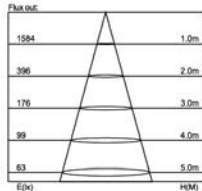

CCT	3000K/4000K/6000K
CRI	>90
Input Voltage	24V/48V
Beam Angle	20°/30°/40°/50°/60°
Color	Black/White
Size (mm)	3W: Φ35x68x75mm 5W: Φ35x80x75mm

Photometric Diagram