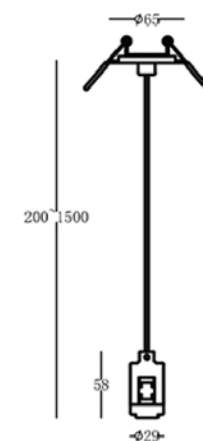

Magnetic Suitcase DC24V

Pendant- Recessed flexible fastening+ Electric Cable(max 1200mm)

(Use for driver Placement,Suitable for Pendant ①②③④)