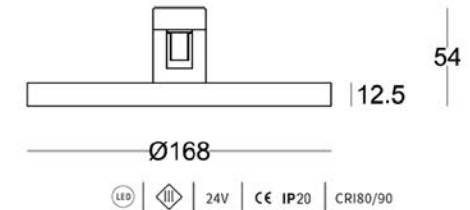

Model No.	LWQ-M57	Beam Angle	120 Degrees
Finish Color	Sandy Black / Glossy Gold	Installation	Magnetic Track Mounted
Input Power	10W	Warranty	3 Years
LED Light Source	Edison 2835 (3000K/4000K)	Certification	CE,CCC