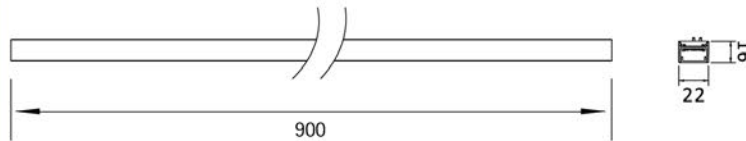

Dimension (mm) > 300*22*21mm

Warranty > 5 years

MAG-LN-3005

MAG-LN-6011

MAG-LN-9017

Power	5.5W/11W/16.5W
CCT	3000K/4000K/6000K
CRI	>85
Input Voltage	24V/48V
Beam Angle	100°
Color	Black/White
Size (mm)	5.5W: 22x16x300mm 11W: 22x16x600mm 16.5W: 22x16x900mm