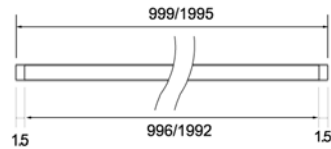

Surface-mounted track