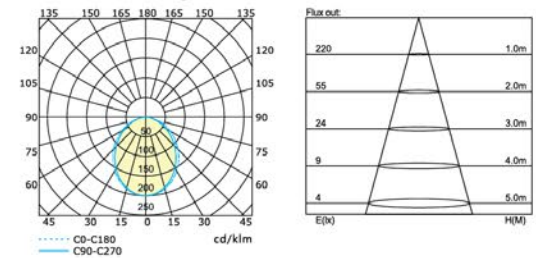

Power	5.5W/11W/16.5W
CCT	3000K/4000K/6000K
CRI	>85
Input Voltage	24V/48V
Beam Angle	100°
Color	Black/White
Size (mm)	5.5W: 22x16x300mm 11W: 22x16x600mm 16.5W: 22x16x900mm

Photometric Diagram