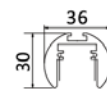

Recessed track (trimless)
cut out (mm)
28x1000
20x1996

Surface-mounted track

Recessed track

cut out (mm)
28x1002
28x2000

Pendant

Up & Down

Surface-mounted track

Pendant