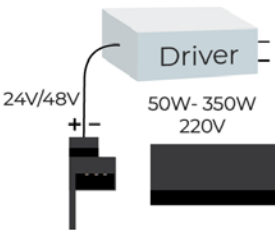

DAVID SERIES

KEYLIGHT

SPAIN

LIGHTING PRODUCTS

THE LV TRACK SYSTEM CAN BE MOVED AROUND AND ALSO COMBINED OR CHANGED

DV-LN-3430

DV-DT-34137

DV-SP-6220