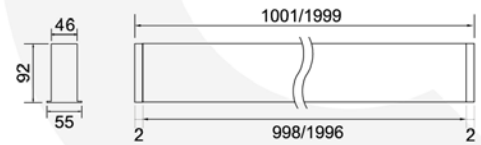

Recessed track
cut out (mm)
47x1004
47x2004