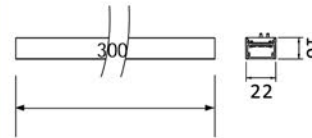

Dimension (mm) > 300*22*21mm

Warranty > 5 years

MAG-LN-3005

MAG-LN-6011

MAG-LN-9017

Power	5.5W/11W/16.5W
CCT	3000K/4000K/6000K
CRI	>85
Input Voltage	24V/48V
Beam Angle	100°
Color	Black/White
Size (mm)	5.5W: 22x16x300mm 11W: 22x16x600mm 16.5W: 22x16x900mm