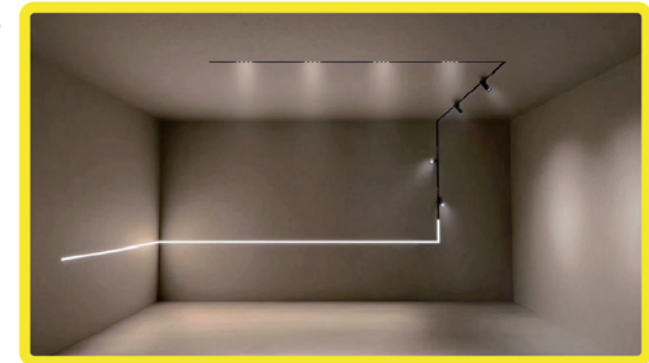

Track Connector Module

L 90°
L Connection module

L 90° N
IN 7 Connection module

= 180°
= Connection module

T 90° W
T Connection module

T 90°
T Connection module

DV-TRM-120100

Recessed track (trimless)
cut out (mm)
75x1002
75x1998