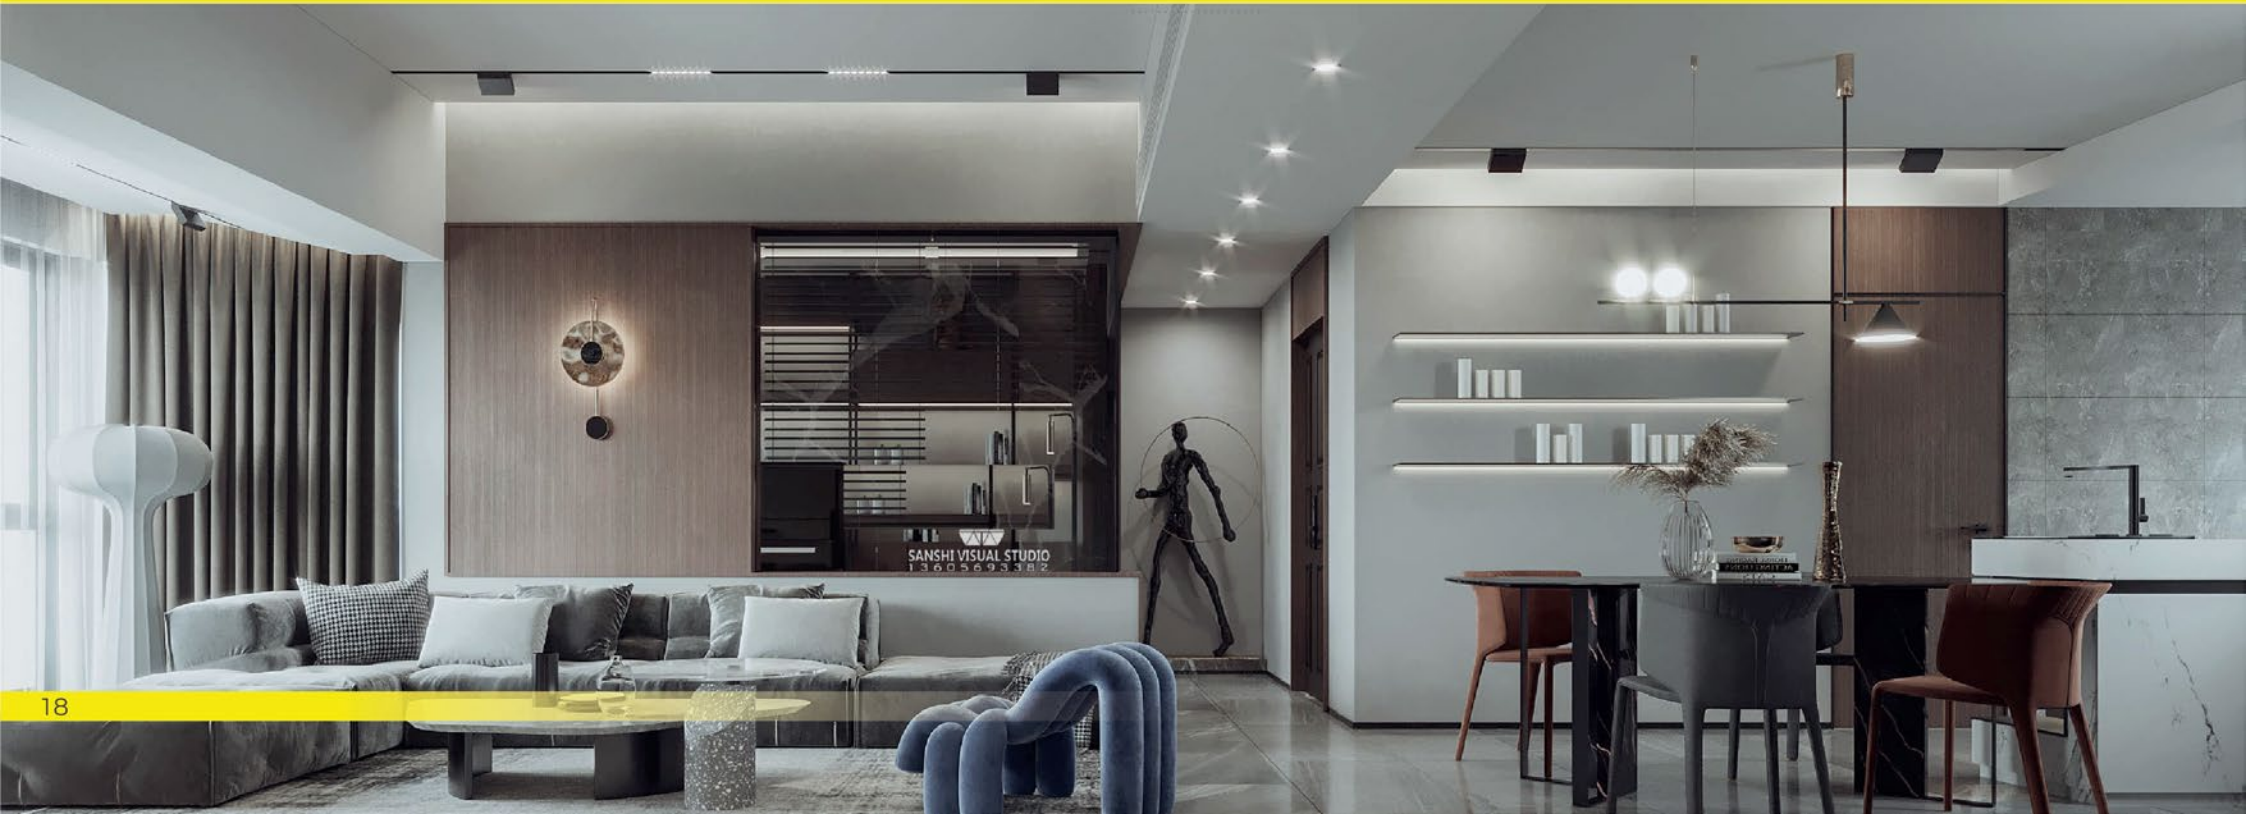

Power	7W
CCT	3000K/4000K/6000K
CRI	>85
Input Voltage	24V/48V
Beam Angle	LR25°/P18°/30°/90° LR40°/60°/110°/90x110°
Color	Black/White
Size (mm)	21.5x17x297mm

Power	7W
CCT	3000K/4000K/6000K
CRI	>85
Input Voltage	24V/48V
Beam Angle	25°/30°/60°
Color	Black/White
Size (mm)	21.5x21.5x300mm