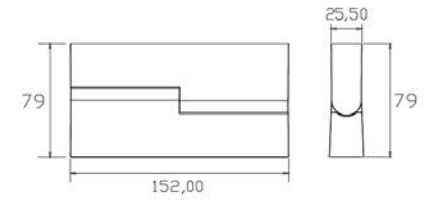

MIKE SERIES

MAG-DT-2179

Power	6W
CCT	3000K/4000K/6000K
CRI	>85
Input Voltage	24V/48V
Beam Angle	110°
Color	Black/White
Size (mm)	25.5x79x152mm

Power	6W
CCT	3000K/4000K/6000K
CRI	>85
Input Voltage	24V/48V
Beam Angle	25°/30°/60°
Color	Black/White
Size (mm)	25.5x79x152mm