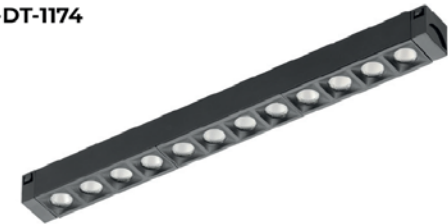

Power connector: mini size

Color: black/white (optional)

Installation method:

Recessed

Surface-mounted

Pendant light

Application:

Hotel villas, supermarkets, shops, offices,
commercial and residential spaces.

KEYLIGHT

SPAIN

LIGHTING PRODUCTS

SURFACE MOUNTED TRACK
L:1000 (mm)

SV-TR-18100

SURFACE MOUNTED TRACK
L:1000 (mm)

SV-TR-19100

RECESSED MOUNTED TRACK
L:1000 (mm)

SV-TRM-47100

LINEAR LIGHT
L:174 | W:14 | H:14 (mm)
L:300 | W:14 | H:14 (mm)

SV-LN-30

ADJUSTABLE LINEAR LIGHT
L:172.5 | W:14.8 | H: 39 (mm)

SV-DN-171

GRILL LIGHT
L:174 | W:14.8 | H:14 (mm)
L:300 | W:14.8 | H:14 (mm)

SV-DT-1174

ADJUSTABLE GRILL LIGHT
L:172.5 | W:14.8 | H:39 (mm)

LIGHTS

SPOTLIGHT

D: 35 | H: 62 (mm) - 5W

SV-SP-0535

SPOTLIGHT

D: 35 | H: 80 (mm) - 8W