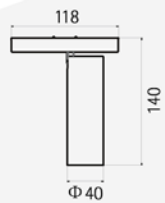

Dimension (mm) > 300*22*21mm

Warranty > 5 years

MAG-LN-3005

MAG-LN-6011

MAG-LN-9017

Power	5.5W/11W/16.5W
CCT	3000K/4000K/6000K
CRI	>85
Input Voltage	24V/48V
Beam Angle	100°
Color	Black/White
Size (mm)	5.5W: 22x16x300mm 11W: 22x16x600mm 16.5W: 22x16x900mm

Photometric Diagram

MAG-SP-4807

MAG-SP-4812

MAG-SP-4815

MAG-SP-4818

MAG-SP-4824

Power	7W/12W/15W/18/24W
CCT	3000K/4000K/6000K
CRI	>90
Input Voltage	24V/48V
Beam Angle	15°/24°/36°/60°
Color	Black/White

MAG-LN-9152