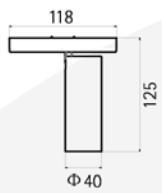

Power	7W/12W/15W/18/24W
CCT	3000K/4000K/6000K
CRI	>90
Input Voltage	24V/48V
Beam Angle	15°/24°/36°/60°
Color	Black/White