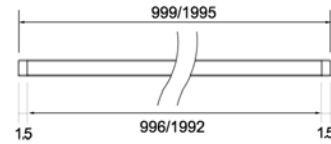

MAG-TRM-551000

Recessed track (trimless)
cut out (mm)
28x1000
20x1996

MAG-TR-371000

Surface-mounted track

MAG-TRM-351000

Recessed track

cut out (mm)
28x1002
28x2000

MAG-PN-621000