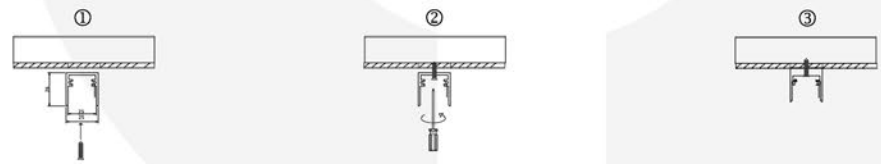

Surface-mounted track