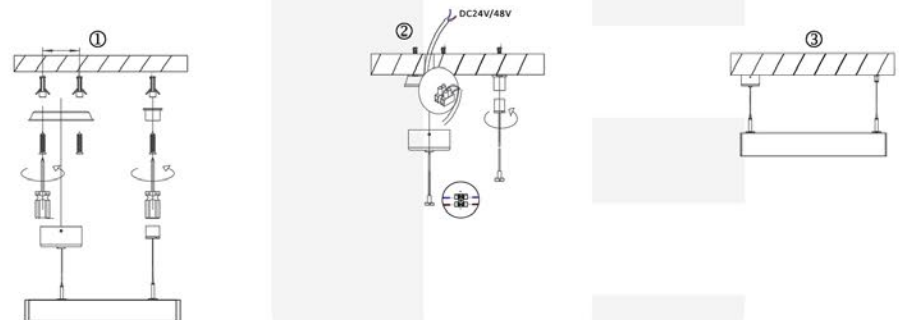

Recessed track (trimless)

Recessed track (trimless)

Surface-mounted track

Pendant