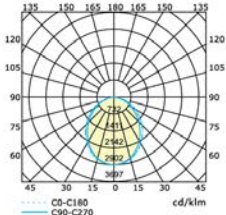

CCT	3000K/4000K/6000K
CRI	>90
Input Voltage	24V/48V
Beam Angle	20°/30°/40°/50°/60°
Color	Black/White
Size (mm)	3W: Φ35x68x75mm 5W: Φ35x80x75mm

Photometric Diagram