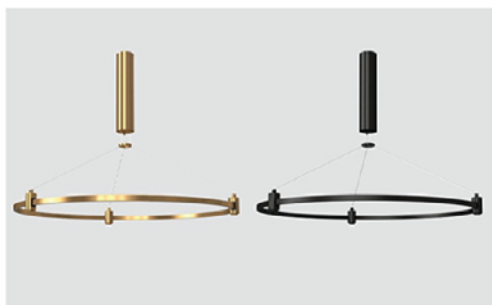

WALL LAMP/SURFACE

Set of accessories for Wall Lamp Application of Magnetic Rail

Set of accessories for Surface Application of Magnetic Rail

ACCESSORIES

ALL 24V TRACKS

Set of accessories for Pendant ① Application of Magnetic Rail

Set of accessories for Pendant ② Application of Magnetic Rail

Set of accessories for Pendant ③ Application of Magnetic Rail

Set of accessories for Pendant ④ Application of Magnetic Rail

TRACK 24V
Magnetic Straight Track Rail

TRACK 24V
Magnetic Suspension Circular Track Rail

Magnetic Suitcase DC24V

Pendant- Recessed flexible fastening+ Electric Cable(max 1200mm)

(Use for driver Placement,Suitable for Pendant ①②③④)

KEYLIGHT
SPAIN
LIGHTING PRODUCTS