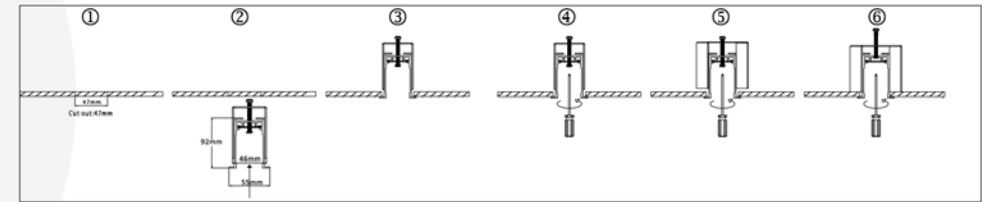

Recessed track