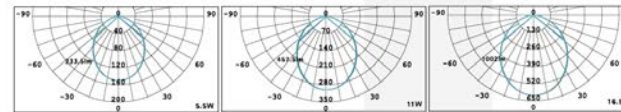

5.5W		11W		16.5W	
1x 14.17, 181.616	202.50mm	1x 11.1, 188.616	202.50mm	1x 8.613, 716	188.60mm
1x 14.04, 17.7416	443.00mm	1x 8.51, 76.3916	443.00mm	1x 8.17, 193.616	474.00mm
1x 8.461, 16.7116	607.60mm	1x 12.12, 10.9116	607.60mm	1x 24.01, 68.1016	714.00mm
1x 2.712, 7.40116	800.10mm	1x 7.376, 13.9116	800.10mm	1x 14.16, 16.3916	800.10mm

Triac Dimmable | TRIDONIC PHILIPS EAGLE RISE Dimming Solution | 0-10V dimmable