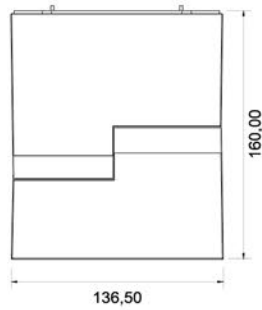

Power	15W
CCT	3000K/4000K/6000K
CRI	>85
Input Voltage	24V/48V
Beam Angle	12°/30°/45°
Color	Black/White
Size (mm)	36x160x135.5 mm

Power	15W
CCT	3000K/4000K/6000K
CRI	>85
Input Voltage	24V/48V
Beam Angle	110°
Color	Black/White
Size (mm)	36x160x135.5 mm